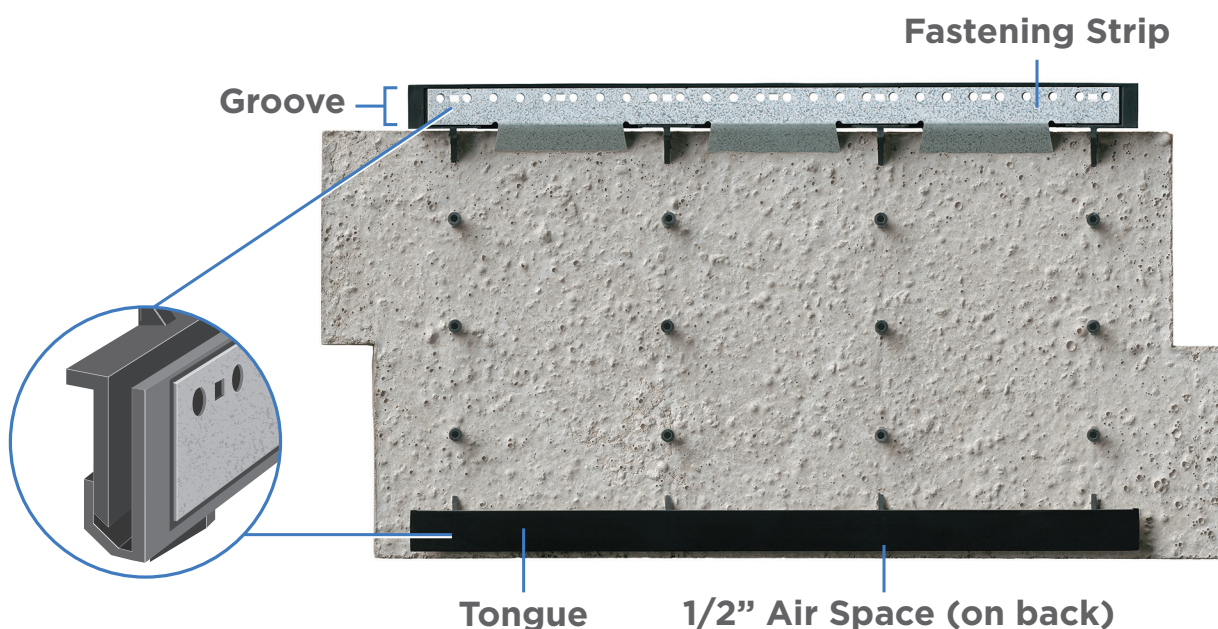

FIT > SIMPLIFY > ENDURE > OUTDO > FLOW

**ASPEN**

**CAMBRIDGE**

**GLACIER**

**YUKON**

**COPPER CREEK**

## **Realistic, easy-to-install stone siding.**

Affinity's panel-to-panel interface makes installation simple. No mortar, no hassle—just impeccable results that last.

# Installation is simple.

Installing Affinity is so smooth and seamless, you can count on doing it right the first time.

**Installs up to 80% faster than traditional veneer!**

1. Can be installed any season
2. Simple installation with screws
3. Siding interlocks with precision-engineered tongue and groove system
4. No need for metal lathe, scratch coat, or mortar
5. Features a built-in air space

Shown: Aspen Ridge Cut