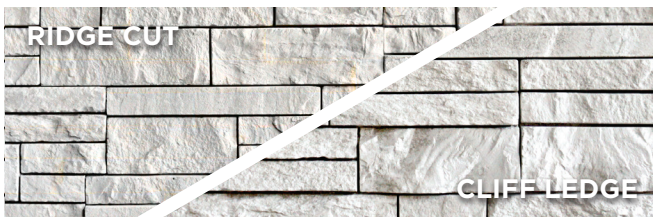

FIT > SIMPLIFY > ENDURE > OUTDO > FLOW

**ASPEN**

**CAMBRIDGE**

**GLACIER**

**YUKON**

**COPPER CREEK**

## **Realistic, easy-to-install stone siding.**

Affinity's panel-to-panel interface makes installation simple. No mortar, no hassle—just impeccable results that last.