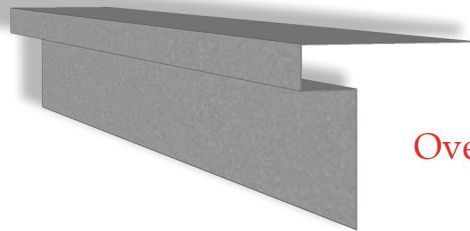

Board & Batten Trims

J-channel

Standard Corner

Rat Guard

All trims are 4" over even foot unless otherwise noted (8'4"-20'4").
Special trim prices based on total inches x total bends. A hem is one bend.