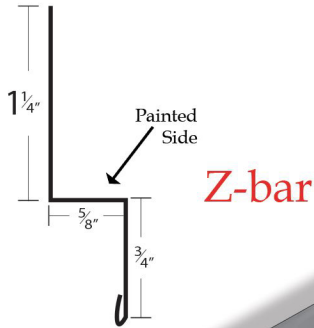

Board & Batten Trims

J-channel

Standard Corner

Rat Guard

All trims are 4" over even foot unless otherwise noted (8'4"-20'4").
Special trim prices based on total inches x total bends. A hem is one bend.