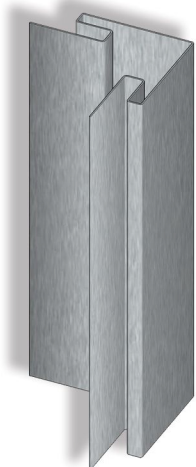

Board & Batten Trims

J-channel

Standard Corner

Rat Guard

All trims are 4" over even foot unless otherwise noted (8'4"-20'4").
Special trim prices based on total inches x total bends. A hem is one bend.