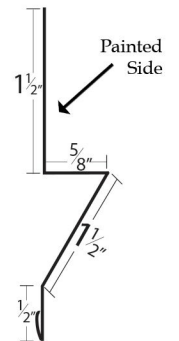

Board & Batten Trims

J-channel

Standard Corner

Rat Guard

All trims are 4" over even foot unless otherwise noted (8'4"-20'4").
Special trim prices based on total inches x total bends. A hem is one bend.