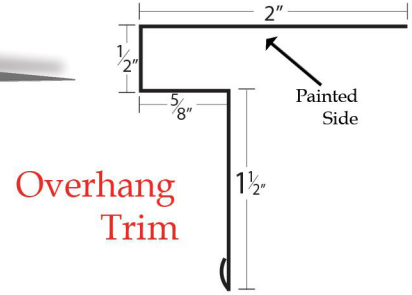

Board & Batten Trims

J-channel

Standard Corner

Rat Guard

All trims are 4" over even foot unless otherwise noted (8'4"-20'4").
Special trim prices based on total inches x total bends. A hem is one bend.