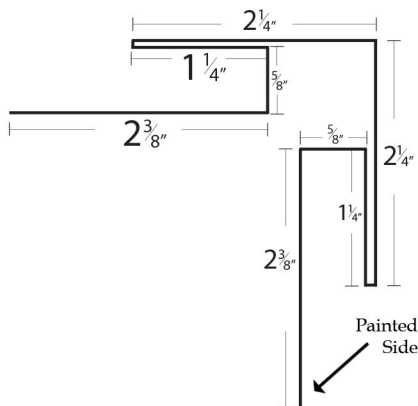

Board & Batten Trims

J-channel

Standard Corner

Rat Guard

All trims are 4" over even foot unless otherwise noted (8'4"-20'4").
Special trim prices based on total inches x total bends. A hem is one bend.