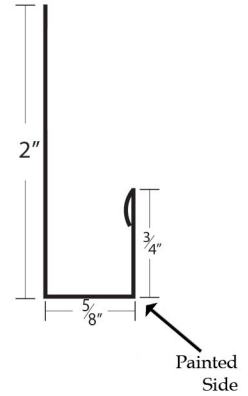

Board & Batten Trims

J-channel

Standard Corner

Rat Guard

All trims are 4" over even foot unless otherwise noted (8'4"-20'4").
Special trim prices based on total inches x total bends. A hem is one bend.